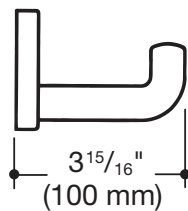

Dimensions