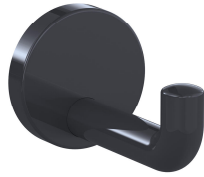

**Product data sheet**  
**Single hook (USA) from Range 477 477.90.030**

# HEWI

**Single hook (USA) from Range 477 477.90.030**

- curved right-angle, cylindrical robe hook with fixing rose
- for hanging up clothing and other items
- theft-protected with hidden screw fastening
- 3 15/16 inch (100 mm) deep, rose diameter 2 3/4 inch (70 mm)
- made from high-grade synthetic material